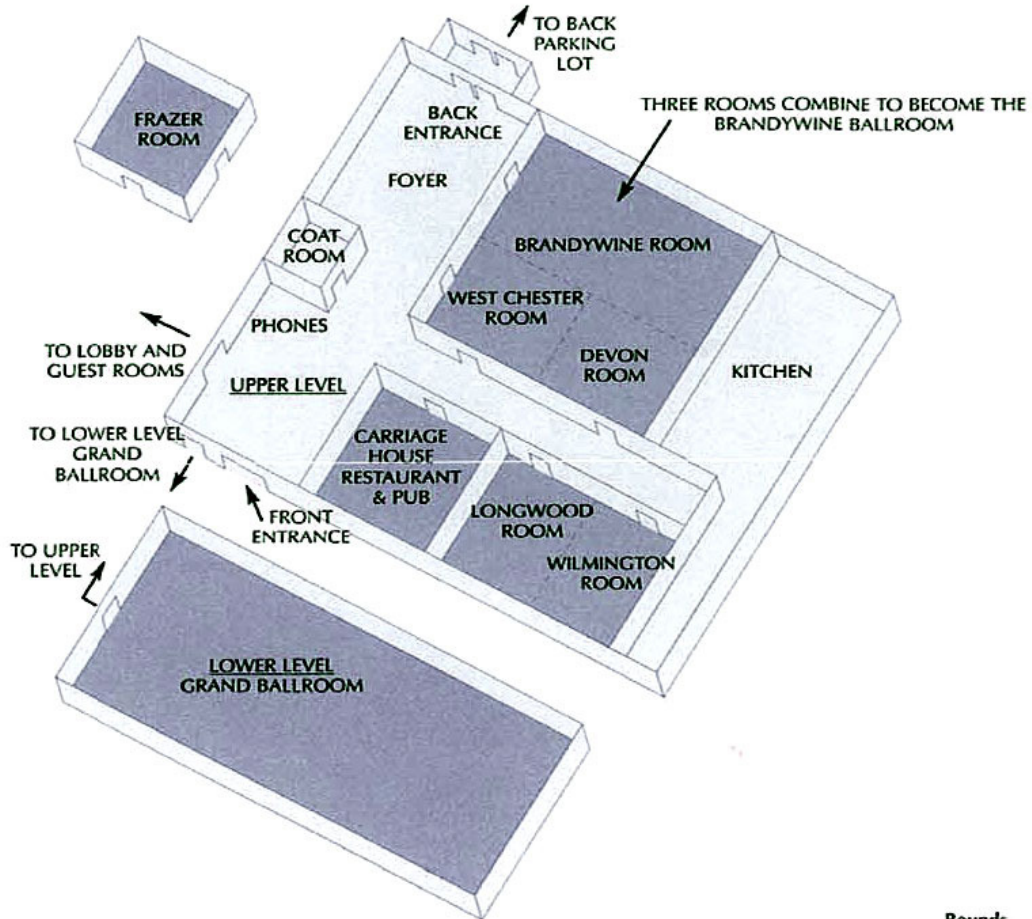

BANQUET & CONFERENCE ROOMS

CARRIAGE HOUSE 943 South High Street, West Chester, PA 19382
Restaurant (610) 692-1900 • Fax (610) 692-0159

Room	Dimensions	Sq. Ft.	Classroom with A/V	Conference	U-Shape	Theater	Rounds*	Rounds with dance floor*	Reception
Longwood Room	32 x 22	704	32	30	25	60	50	N/A	80
Wilmington Room	32 x 22	704	32	30	25	60	50	N/A	80
Brandywine Room	56 x 27	1512	60	50	35	110	90	60	125
West Chester Room	27 x 28	756	32	25	20	50	40	N/A	60
Devon Room	27 x 28	756	25	25	20	50	40	N/A	60
Grand Ballroom	100 x 45	4500	200	80	65	300	325	250	400
Frazer Room	27 x 28	756	30	25	25	50	40	N/A	75

Combined Rooms

Wilmington/Longwood	32 x 44	1408	70	60	60	100	120	75	160
West Chester/Devon	27 x 56	1512	56	50	50	100	80	N/A	120
Brandywine Ballroom	54 x 56	3024	150	85	90	225	200	160	250

Total capacity 10,000

**Based on rounds of 8 people. Seating capacities are based on single buffet setup in room*